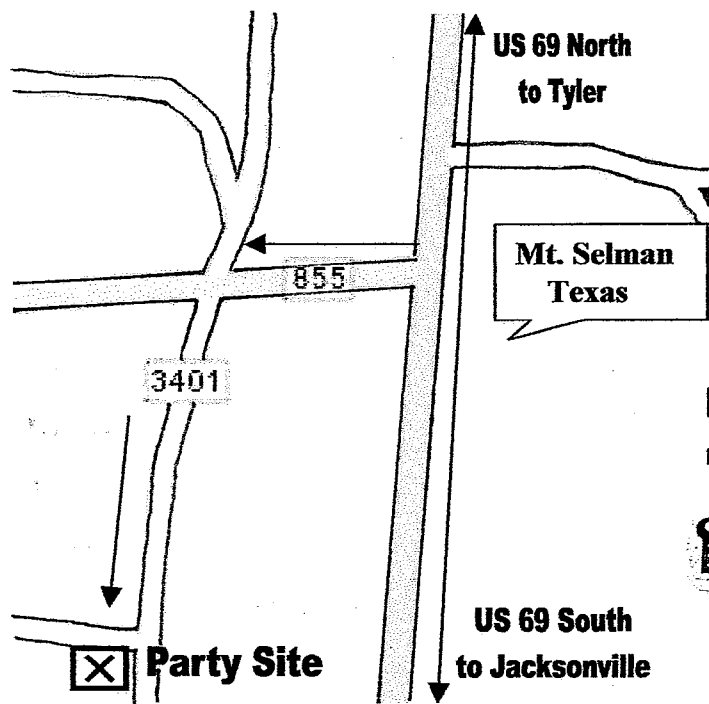

District 10 Texas Abate

presents

3rd Annual JB Berry Memorial Rally Sept. 10, 11, 12 Mt. Selman, Texas

\$20 ENTRY FEE
Gates Open 4PM Friday
15 & under FREE
VENDORS WELCOME
to set up @ NOON
Friday

Live Rock & Roll

FRIDAY
Dirty Money

SATURDAY
Sweet Pain

50 / 50
DRAWING

Tattoo Contest
Saturday Night

-  Tent Camping
-  Sunday Services
-  Adult Beverage

FOR MORE INFORMATION CONTACT: Brenda 903-279-5652, Rebel 903-714-9540, Tammy 903-714-2540
A portion of the proceeds, benefits the JB Berry Downed Rider Fund